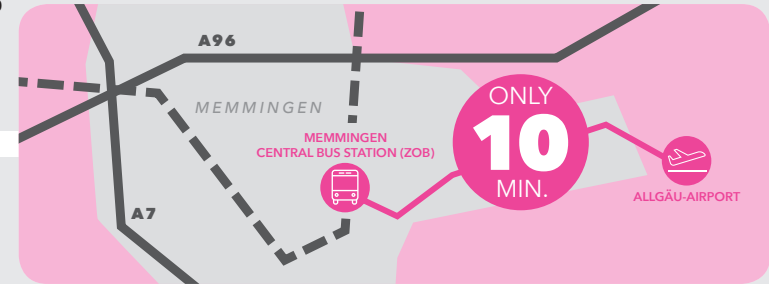

Key to the symbols: **a5** = only Tuesday to Thursday **z3** = only until 26.10.2019 (from 27.10.2019: Please inquire in time according to the timetable from Allgäu Airport to the ZOB in the evening hours after 8 p.m.)
F = only during school holidays **A16** = booking before 4 p.m. Phone +49 8282/828700 **A60** = prior booking 60 minutes before departure. Phone +49 8282/828700
A19 = booking before 7 p.m. Phone +49 8282/828700 **AV** = prior booking on the previous day before 7 p.m. (if the previous day is Sat., Sun. or Bank Holiday before 6 p.m.), Phone +49 8282/828700

24.12. and 31.12. = Traffic like Saturday - On Shrove Tuesday line 2 runs from 1:18 p.m. to Sunday schedule
VMK Verband mittelschwäbischer Kraftfahrzeuglinien e.V., Krumbach (Schwaben) Information: Brandner Unterallgäu KG, Babenhausen, Phone +49 8332/79699-200
Information: Fa. Karl Angele GmbH&Co.KG, Memmingen, Phone +49 8331/9223-0 Baden-Württemberg-Tickets are not valid!
On lines 2 and 810, train tickets to / from Allgäu Airport and Bayern-Tickets are accepted, on the AST-line 7 these tickets are not valid
Exit ZOB platform 2: Line 810; Climb 3: Line 2 and AST 7, Phone number for AST order: +49 8282/828700 (Mon-Fri: 7 am-7pm, Sat, Sun & Fe 8 am-4pm)
For the transport of groups (more than 10 people), registration is required at least 24 hours in advance, All statements without guarantee